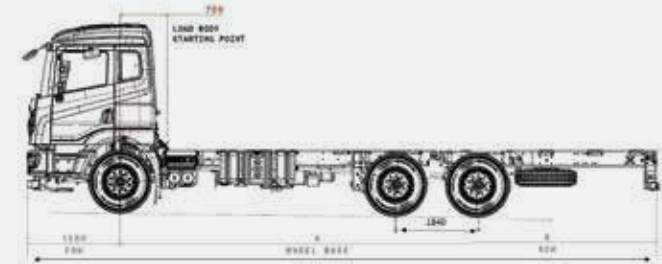

Engine type	H series BS-VI - 6 cylinder, CRS with iGen6 technology
Max power	200 HP @ 2400 rpm
Max torque	700 Nm @ 1200 - 2000 rpm
Clutch	380 mm dia - Single dry plate, ceramic clutch with air assisted hydraulic booster
Gear box type	6 speed synchromesh
Rear axle	Fully floating single speed rear axle, RAR: 5.83:1 Optional : Unitized wheel bearings
Front axle	Forged I section – Reverse Elliot type Optional : Unitized wheel bearings / Anti roll bar
Suspension	Front: Semi-elliptic multi leaf / Parabolic springs (optional) Rear: NRS suspension Slipper ended suspension (optional)
Chassis frame	Made of high strength steel (HSS) with new improved, bolted construction. Dimensions - 275x75x7 mm
Brakes	Full air dual line brakes with ABS and auto exhaust brake
Fuel tank	Rectangular cross linked polymer Capacity: 375 litres on LH side
AdBlue tank	48 Lts
Max speed	80 kmph
Electricals	24V/120 Ah – 150 AH only on AC models
Tyres	295/90R20 – 16 PR
Cabin	G – Economy Cowl, M -Economy cabin, U -Value cabin and N - Premium cabin ; AC option on U/N variants
Vehicle configuration options	Cowl & chassis / Cabin & chassis
Chassis weight (Laden) kgs	FAW-7000+7000 ; LAW-7000 ; RAW – 11500; GVW - 31000

MAJOR DIMENSIONS

Load span (m)	7460	9710
Wheelbase (mm)	4930	5980
Overall length (mm)	9710	11060
Turning circle dia (m)	20.2	24
Overall width (mm)	2570	
Overall height (mm)	M cabin – 2987 / U cabin – 3247 / N (WIM) cabin - 3177	

SCHEMATIC LAYOUT

APPLICATIONS

Market load

POL tanker

Cement

Bulker

e-DIAGNOSTICS

LEYKART

RECON

LEYPARTS®

VALUEPARTS
Right-fit for Ashok Leyland vehicles

AMC

EXTENDED WARRANTY

QUICK RESPONSE

Apki Jeet. Hamari Jeet.

Registered Office - Ashok Leyland Limited, No. 1, Sardar Patel Road,
Guindy, Chennai - 600032, Tel. - 91 44 2220 6000
E-mail - reachus@ashokleyland.com | Website - www.ashokleyland.com

HELPLINE
1800-266-3340

AUTHORISED DEALER